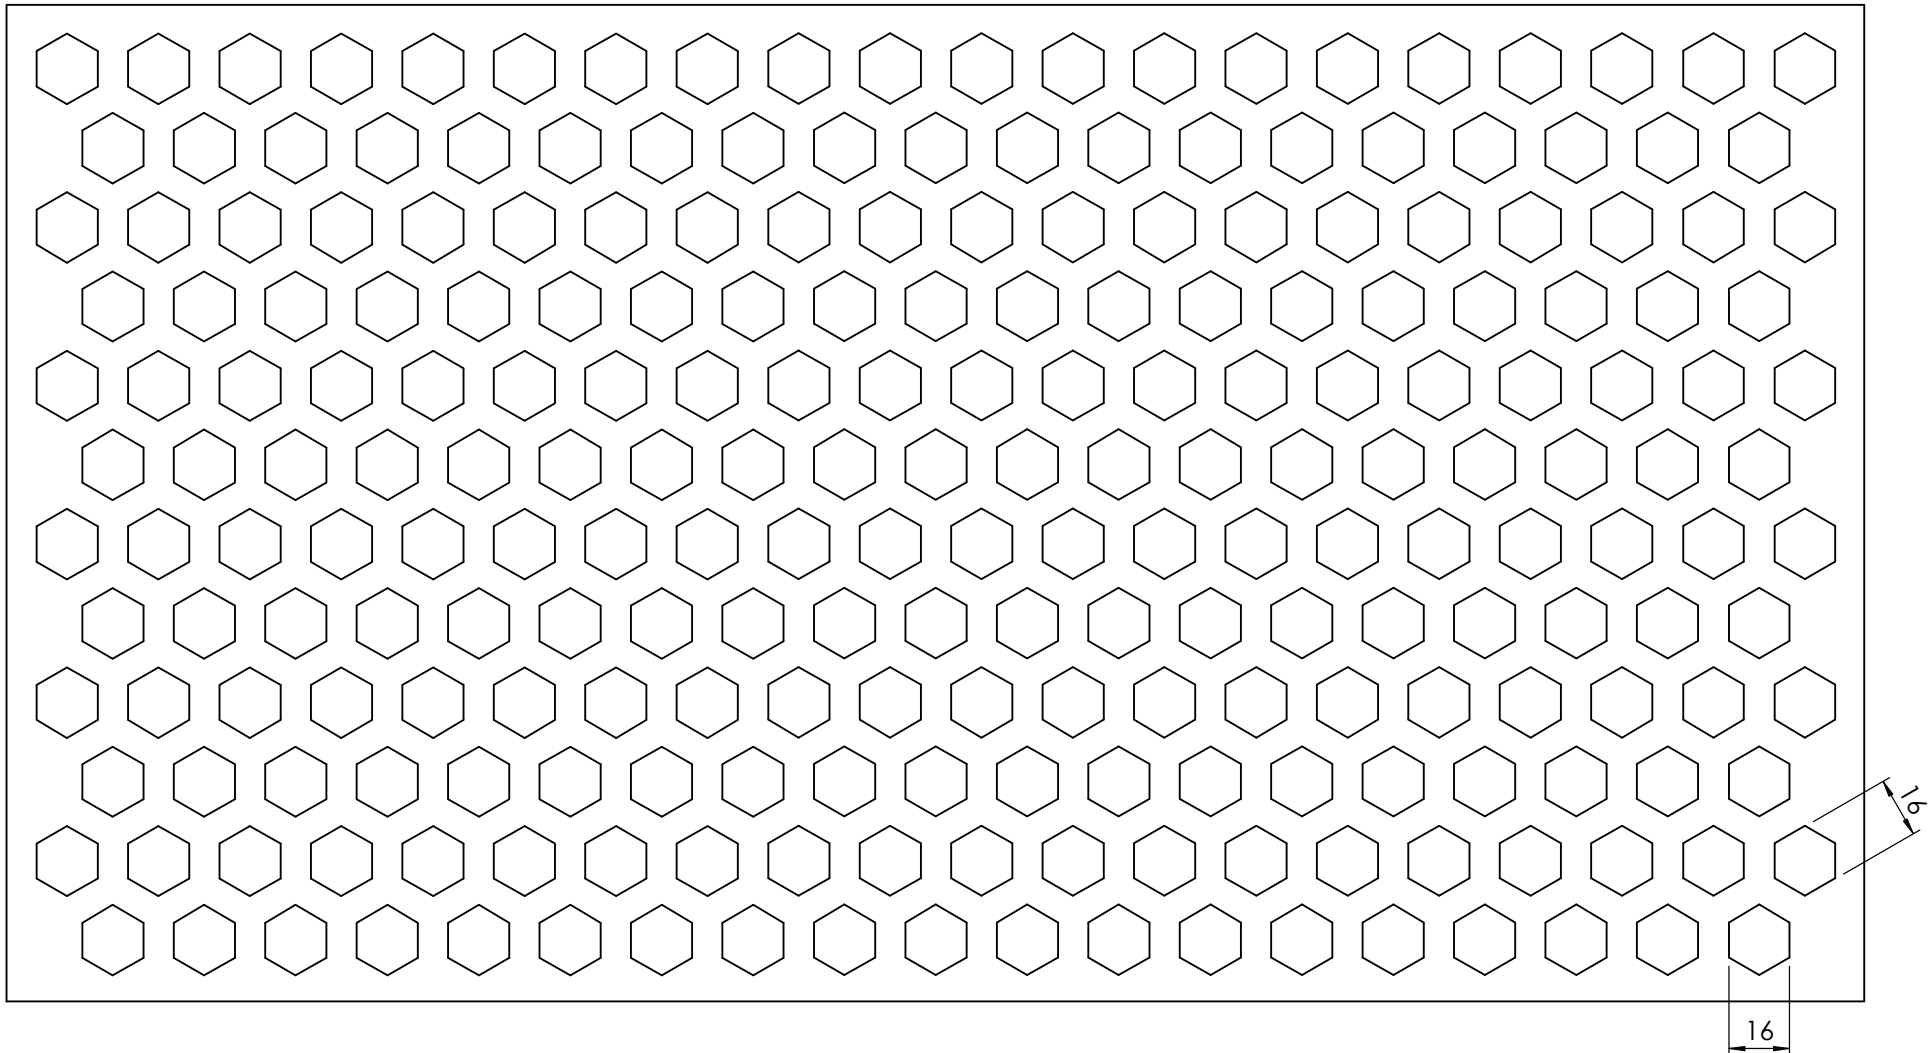

PMH44

DETAILS: 16.0mm A/F Hexagon

OPEN AREA: 44%

Drawing not to scale

Wellington: +64 04 387 7009
Auckland: +64 09 527 7385
Christchurch: +64 03 331 6565

tilleygroup.co.nz

Copyright & property of Tilley Group Ltd 2023 -- Not to be used without written permission.