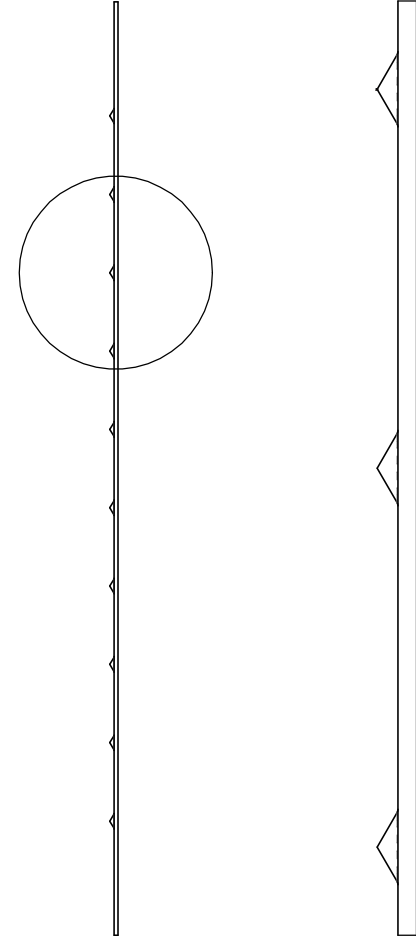

FOSSETTA

DETAILS: Ø17.0mm Round Dimple with tapered tip
DIMPLE HEIGHT: .. 6.0mm High

Drawing not to scale

Wellington: +64 04 387 7009
Auckland: +64 09 527 7385
Christchurch: +64 03 331 6565

tilleygroup.co.nz