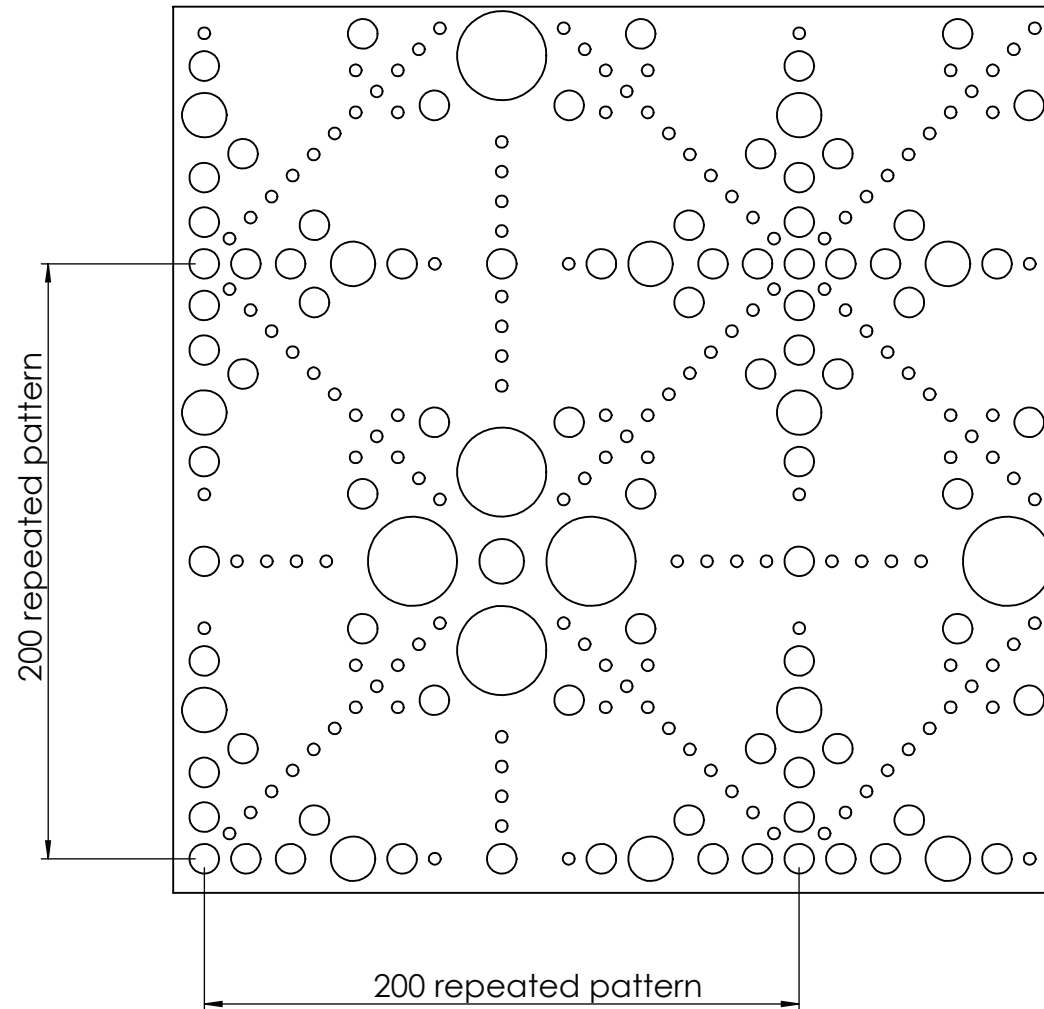

MARRAKECH

DETAILS: Ø4.0, Ø10.0, 15.0 & Ø30.0mm Round Holes

OPEN AREA: 17%

Drawing not to scale

Wellington: +64 04 387 7009
Auckland: +64 09 527 7385
Christchurch: +64 03 331 6565

tilleygroup.co.nz

Copyright & property of Tilley Group Ltd 2022 -- Not to be used without written permission.